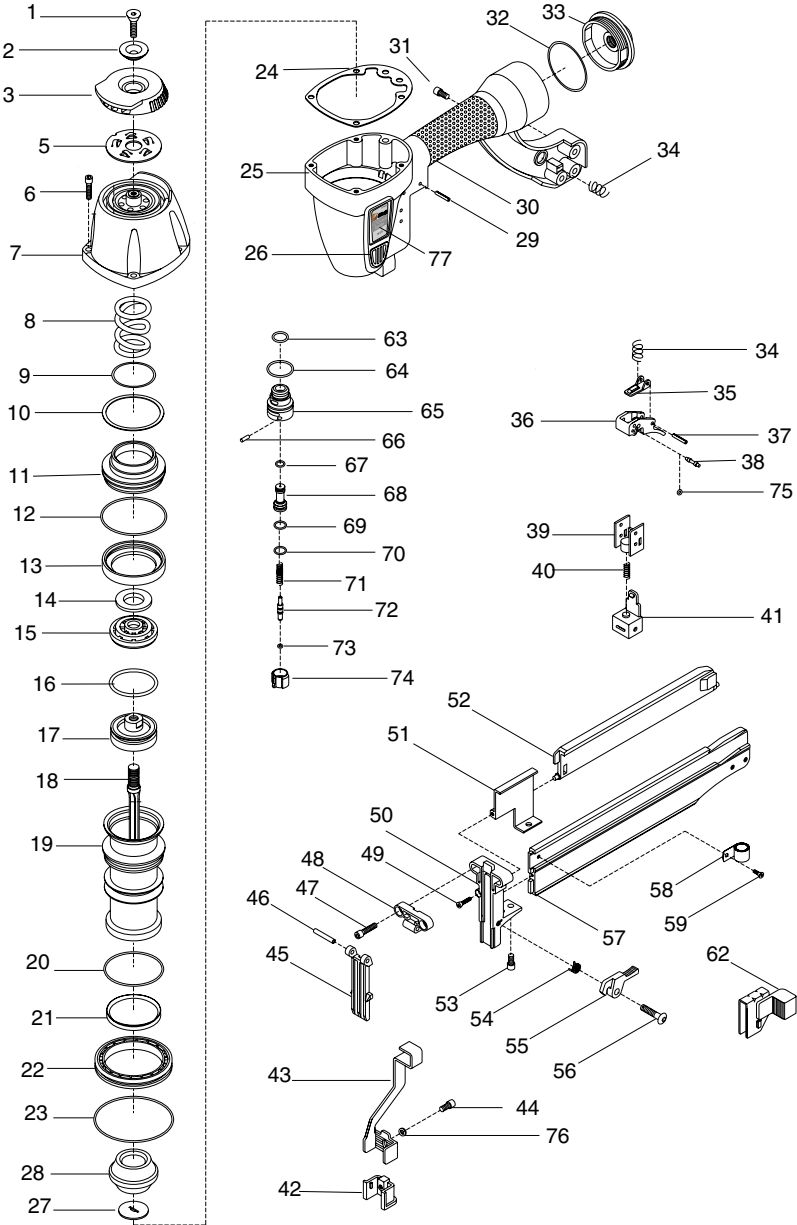

H7948 PARTS BREAKDOWN

Not Shown: #78 Stapler Case, #79 Included Pneumatic Oil,
#80 Included Hex Wrench 4MM, #81 Piston Repair Kit.

H7948 PARTS LIST

REF PART #	DESCRIPTION
1	PFH06M FLAT HD CAP SCR M6-1 X 20
2	PH7947002 FRONT BRACKET
3	PH7947003 EXHAUST COVER
5	PH7947005 EXHAUST FILTER PLATE
6	PSB33M CAP SCREW M5-.8 X 25
7	PH7947007 CAP
8	PH7947008 SPRING
9	PH7947009 O-RING
10	PH7947010 WASHER
11	PH7947011 PISTON HEAD VALVE
12	PH7947012 O-RING
13	PH7947013 SEAL
14	PH7947014 PLAIN WASHER
15	PH7947015 PISTON STOPPER
16	PH7947016 O-RING
17	PH7947017 PISTON
18	PH7948018 DRIVER
19	PH7947019 CYLINDER
20	PH7947020 O-RING
21	PH7947021 CYLINDER RING
22	PH7947022 COLLAR
23	PH7947023 O-RING
24	PH7947024 GASKET
25	PH7947025 BODY
26	PH7947026 PAD
27	PH7948027 SET PLATE
28	PH7947028 BOTTOM BUMPER
29	PRP97M ROLL PIN 3 X 30
30	PH7947030 RUBBER GRIP
31	PSB24M CAP SCREW M5-.8 X 16
32	PH7947032 O-RING
33	PH7947033 COVER
34	PH7947034 SPRING
35	PH7947035 TRIGGER PLATE
36	PH7947036 TRIGGER
37	PRP02M ROLL PIN 3 X 16
38	PH7947038 SLIDE SHAFT
39	PH7947039 TRIP GUIDE
40	PH7947040 SPRING