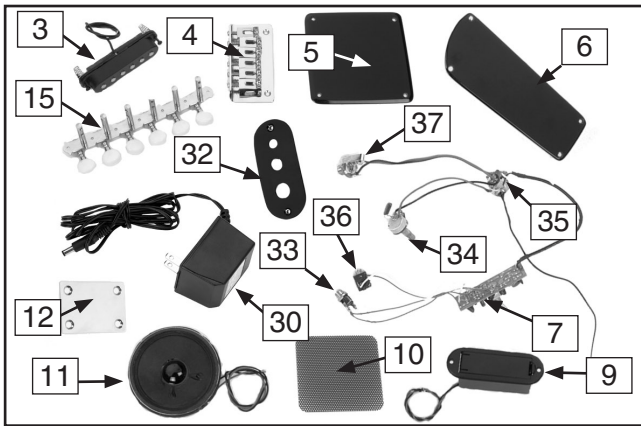

# H7580/H7581 Parts Breakdown and List

Figure 3. Boxed components.

Figure 5. More guitar parts.

Figure 4. Guitar parts.

**!WARNING**

Children may climb into plastic bags and suffocate. Keep all plastic bags included in packaging out of the reach of children.

REF	PART #	DESCRIPTION
1	PH7580001	Neck
2	PH7580002	Guitar Body-Red (H7580)
2	PH7581002	Guitar Body-Green (H7581)
3	PH7580003	Pickup-Single Coil
4	PH7580004	Bridge
5	PH7580005	Speaker Cover
6	PH7580006	Circuit Board Cover
7	PH7580007	Circuit Board
8	PH7580008	Strap Buttons
9	PH7580009	Battery Case
10	PH7580010	Speaker Mesh Cover
11	PH7580011	Speaker
12	PH7580012	Neckplate
13	PH7580013	Volume Knob
14	PH7580014	Strings
15	PH7580015	Tuning Head Plate
16	PH7580016	Bushing 3/32" x 3/16" x 3/32"
17	PH7580017	Bushing 3/32" x 3/16" x 6/32"
18	PH7580018	Plastic Bushings

REF	PART #	DESCRIPTION
19	PH7580019	String Retainers
20	PH7580020	Silver Screw #2 x 3/8"
21	PH7580021	Silver Screw #2 x 1/2"
22	PH7580022	Black Screw #2 x 1/4"
23	PH7580023	Black Screw #3 x 3/8"
24	PH7580024	Silver Screw #3 x 1/2"
25	PH7580025	Black Screw #3 x 3/4"
26	PH7580026	Silver Screw #4 x 3/4"
27	PH7580027	Silver Screw #7 x 1-3/4"
28	PAW01.5M	Hex Wrench 1.5MM
29	PAW05M	Hex Wrench 5MM
30	PH7580030	AC/DC Adapter 300mA
31	PH7580031	Tone Knob
32	PH7580032	Jack Plate
33	PH7580033	AC/DC Adapter Jack
34	PH7580034	Tone Control
35	PH7580035	Volume Control
36	PH7580036	Headphone Jack
37	PH7580037	Output Jack