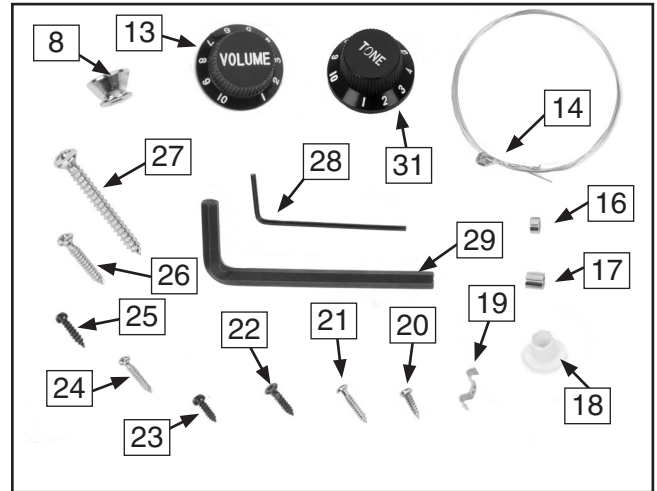

# H7580/H7581 Parts Breakdown and List

Figure 3. Boxed components.

Figure 5. More guitar parts.

Figure 4. Guitar parts.

**!WARNING**

Children may climb into plastic bags and suffocate. Keep all plastic bags included in packaging out of the reach of children.

REF	PART #	DESCRIPTION
1	PH7580001	Neck
2	PH7580002	Guitar Body-Red (H7580)
2	PH7581002	Guitar Body-Green (H7581)
3	PH7580003	Pickup-Single Coil
4	PH7580004	Bridge
5	PH7580005	Speaker Cover
6	PH7580006	Circuit Board Cover
7	PH7580007	Circuit Board
8	PH7580008	Strap Buttons
9	PH7580009	Battery Case
10	PH7580010	Speaker Mesh Cover
11	PH7580011	Speaker
12	PH7580012	Neckplate
13	PH7580013	Volume Knob
14	PH7580014	Strings
15	PH7580015	Tuning Head Plate
16	PH7580016	Bushing 3/32" x 3/16" x 3/32"
17	PH7580017	Bushing 3/32" x 3/16" x 6/32"
18	PH7580018	Plastic Bushings

REF	PART #	DESCRIPTION
19	PH7580019	String Retainers
20	PH7580020	Silver Screw #2 x 3/8"
21	PH7580021	Silver Screw #2 x 1/2"
22	PH7580022	Black Screw #2 x 1/4"
23	PH7580023	Black Screw #3 x 3/8"
24	PH7580024	Silver Screw #3 x 1/2"
25	PH7580025	Black Screw #3 x 3/4"
26	PH7580026	Silver Screw #4 x 3/4"
27	PH7580027	Silver Screw #7 x 1-3/4"
28	PAW01.5M	Hex Wrench 1.5MM
29	PAW05M	Hex Wrench 5MM
30	PH7580030	AC/DC Adapter 300mA
31	PH7580031	Tone Knob
32	PH7580032	Jack Plate
33	PH7580033	AC/DC Adapter Jack
34	PH7580034	Tone Control
35	PH7580035	Volume Control
36	PH7580036	Headphone Jack
37	PH7580037	Output Jack