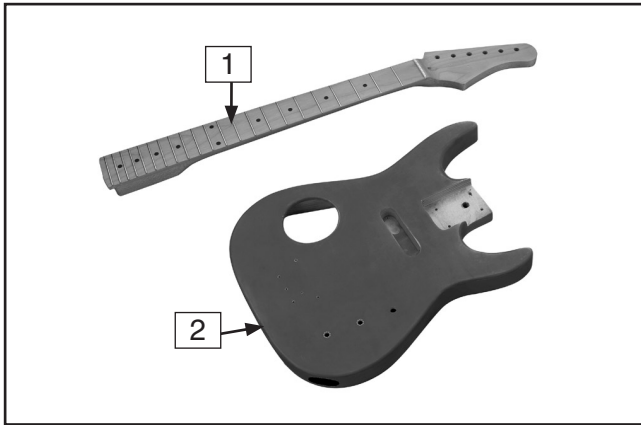

# H7580/H7581 Parts Breakdown and List

Figure 3. Boxed components.

Figure 5. More guitar parts.

Figure 4. Guitar parts.

**!WARNING**

Children may climb into plastic bags and suffocate. Keep all plastic bags included in packaging out of the reach of children.

REF	PART #	DESCRIPTION
1	PH7580001	Neck
2	PH7580002	Guitar Body-Red (H7580)
2	PH7581002	Guitar Body-Green (H7581)
3	PH7580003	Pickup-Single Coil
4	PH7580004	Bridge
5	PH7580005	Speaker Cover
6	PH7580006	Circuit Board Cover
7	PH7580007	Circuit Board
8	PH7580008	Strap Buttons
9	PH7580009	Battery Case
10	PH7580010	Speaker Mesh Cover
11	PH7580011	Speaker
12	PH7580012	Neckplate
13	PH7580013	Volume Knob
14	PH7580014	Strings
15	PH7580015	Tuning Head Plate
16	PH7580016	Bushing 3/32" x 3/16" x 3/32"
17	PH7580017	Bushing 3/32" x 3/16" x 6/32"
18	PH7580018	Plastic Bushings

REF	PART #	DESCRIPTION
19	PH7580019	String Retainers
20	PH7580020	Silver Screw #2 x 3/8"
21	PH7580021	Silver Screw #2 x 1/2"
22	PH7580022	Black Screw #2 x 1/4"
23	PH7580023	Black Screw #3 x 3/8"
24	PH7580024	Silver Screw #3 x 1/2"
25	PH7580025	Black Screw #3 x 3/4"
26	PH7580026	Silver Screw #4 x 3/4"
27	PH7580027	Silver Screw #7 x 1-3/4"
28	PAW01.5M	Hex Wrench 1.5MM
29	PAW05M	Hex Wrench 5MM
30	PH7580030	AC/DC Adapter 300mA
31	PH7580031	Tone Knob
32	PH7580032	Jack Plate
33	PH7580033	AC/DC Adapter Jack
34	PH7580034	Tone Control
35	PH7580035	Volume Control
36	PH7580036	Headphone Jack
37	PH7580037	Output Jack