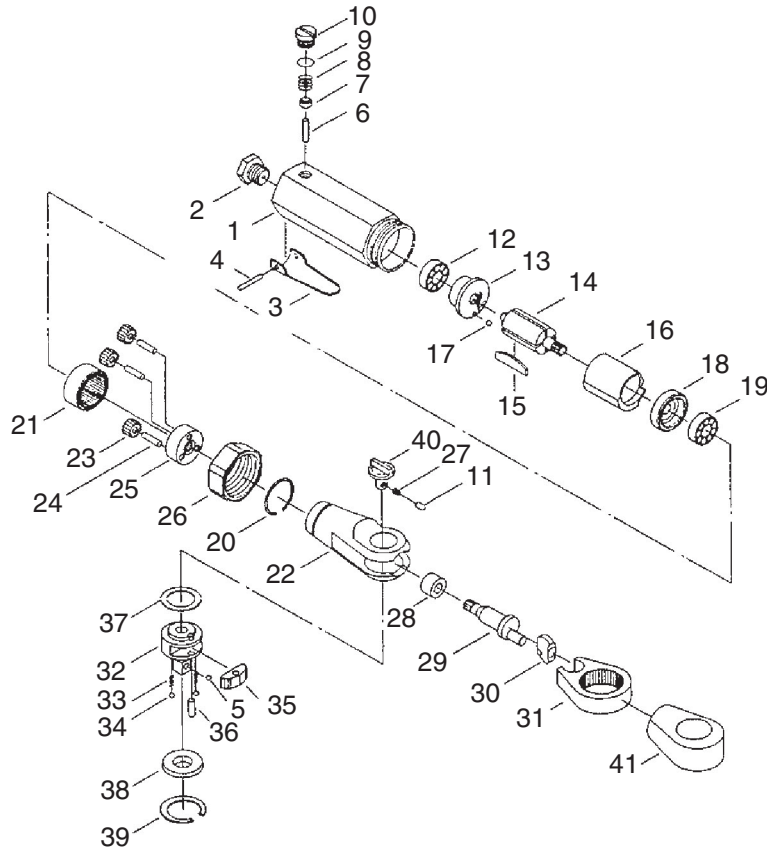

H6188 Parts Breakdown and List

REF	PART #	DESCRIPTION
1	PH6188001	HOUSING
2	PH6188002	AIR INLET
3	PH6188003	THROTTLE LEVER
4	PH6188004	ROLL PIN
5	PH6188005	STEEL BALL
6	PH6188006	VALVE PIN
7	PH6188007	VALVE
8	PH6188008	COMPRESSION SPRING
9	PH6188009	O-RING
10	PH6188010	VALVE PLUG
11	PH6188011	LOCK PIN
12	PH6188012	REAR BEARING
13	PH6188013	REAR PLATE
14	PH6188014	ROTOR
15	PH6188015	ROTOR BLADE
16	PH6188016	CYLINDER
17	PH6188017	CYLINDER PIN
18	PH6188018	FRONT PLATE
19	PH6188019	FRONT BEARING
20	PH6188020	RETAINER RING
21	PH6188021	THREAD RING GEAR

REF	PART #	DESCRIPTION
22	PH6188022	RATCHET HOUSING
23	PH6188023	IDLER GEAR
24	PH6188024	IDLER GEAR PIN
25	PH6188025	INDLER GEAR PLATE
26	PH6188026	CLAMP NUT
27	PH6188027	COMPRESSION SPRING
28	PH6188028	NEEDLE BEARING
29	PH6188029	CRANK SHAFT
30	PH6188030	DRIVE BUSHING
31	PH6188031	RATCHET YOKE
32	PH6188032	RATCHET ANVIL
33	PH6188033	COMPRESSION SPRING
34	PH6188034	STEEL BALL
35	PH6188035	PAWL
36	PH6188036	DOWEL PIN
37	PH6188037	THIN WASHER
38	PH6188038	THRUST WASHER
39	PH6188039	RETAINER RING
40	PH6188040	REVERSE BUTTON
41	PH6188041	RUBBER GRIP