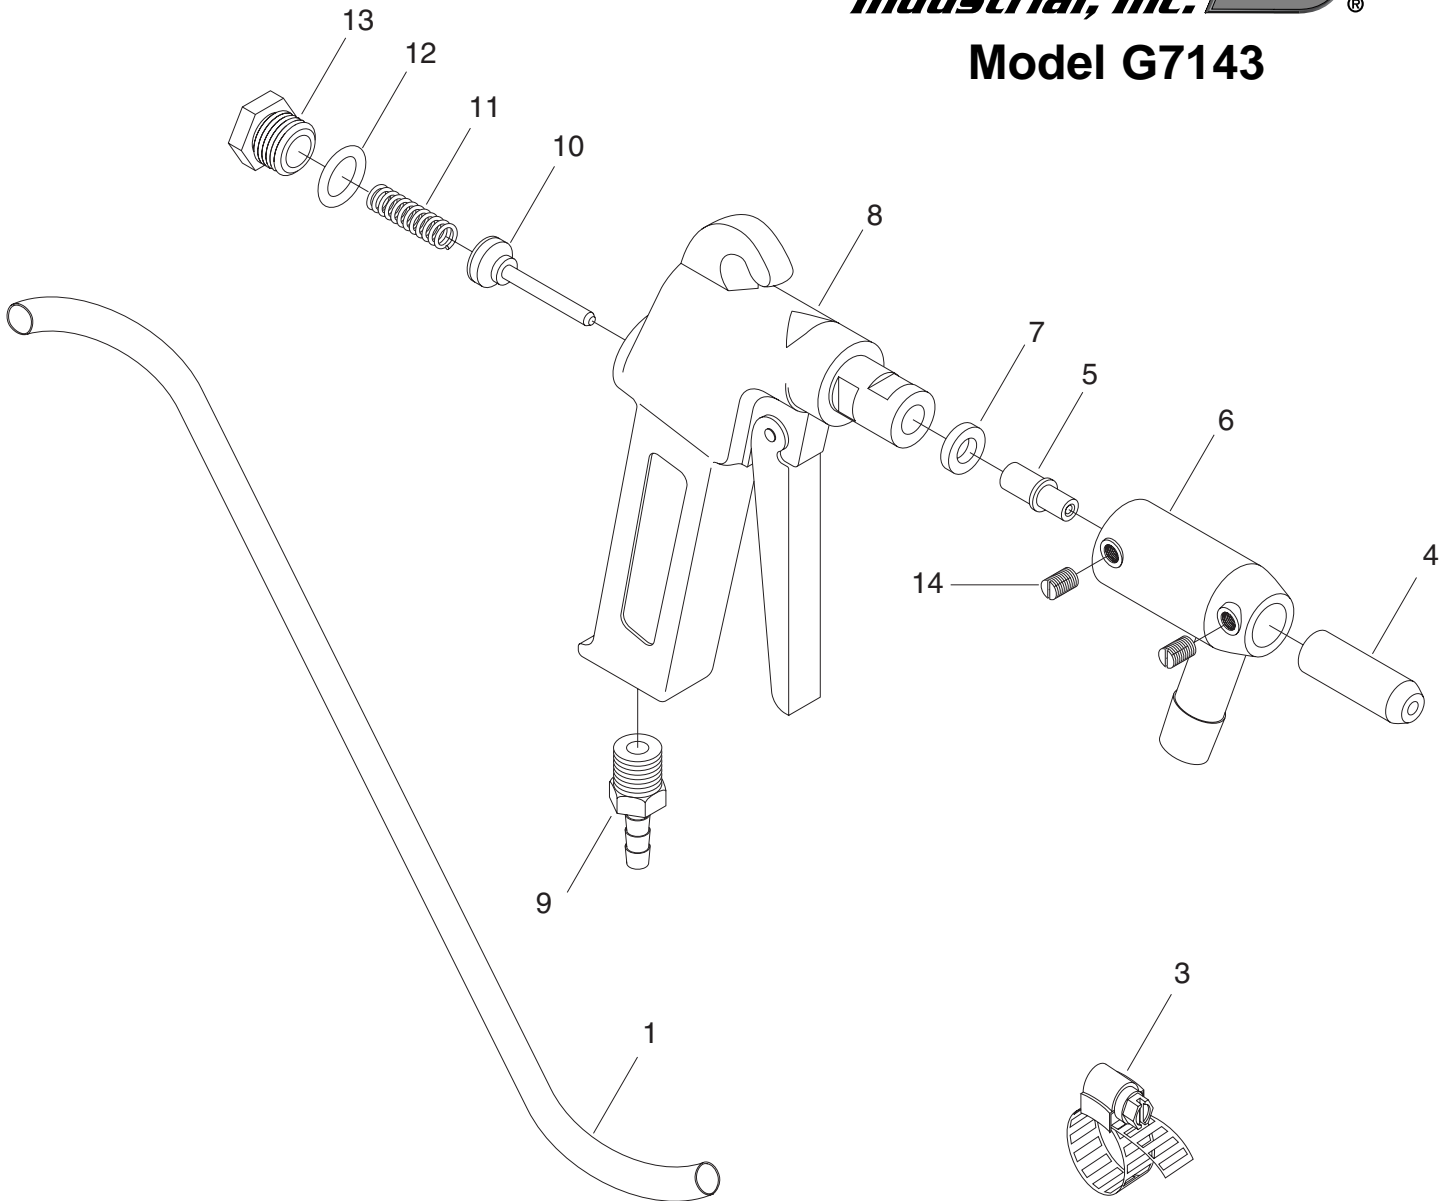

Grizzly[®]

Industrial, Inc.

Model G7143

REF	PART #	DESCRIPTION
1	P7143001	8' HOSE
3	P7143003	HOSE CLAMP SAE#4
4	P7143004	CERAMIC NOZZLE
5	P7143005	ORIFICE
6	P7143006	NOZZLE HOUSING
7	P7143007	RUBBER WASHER 8MM
8	P7143008	BLASTER GUN

REF	PART #	DESCRIPTION
9	P7143009	HOSE BARB
10	P7143010	PLUNGER
11	P7143011	SPRING
12	P7143012	O-RING
13	P7143013	CAP
14	PSS03M	SET SCREW M6-1.0 X 8