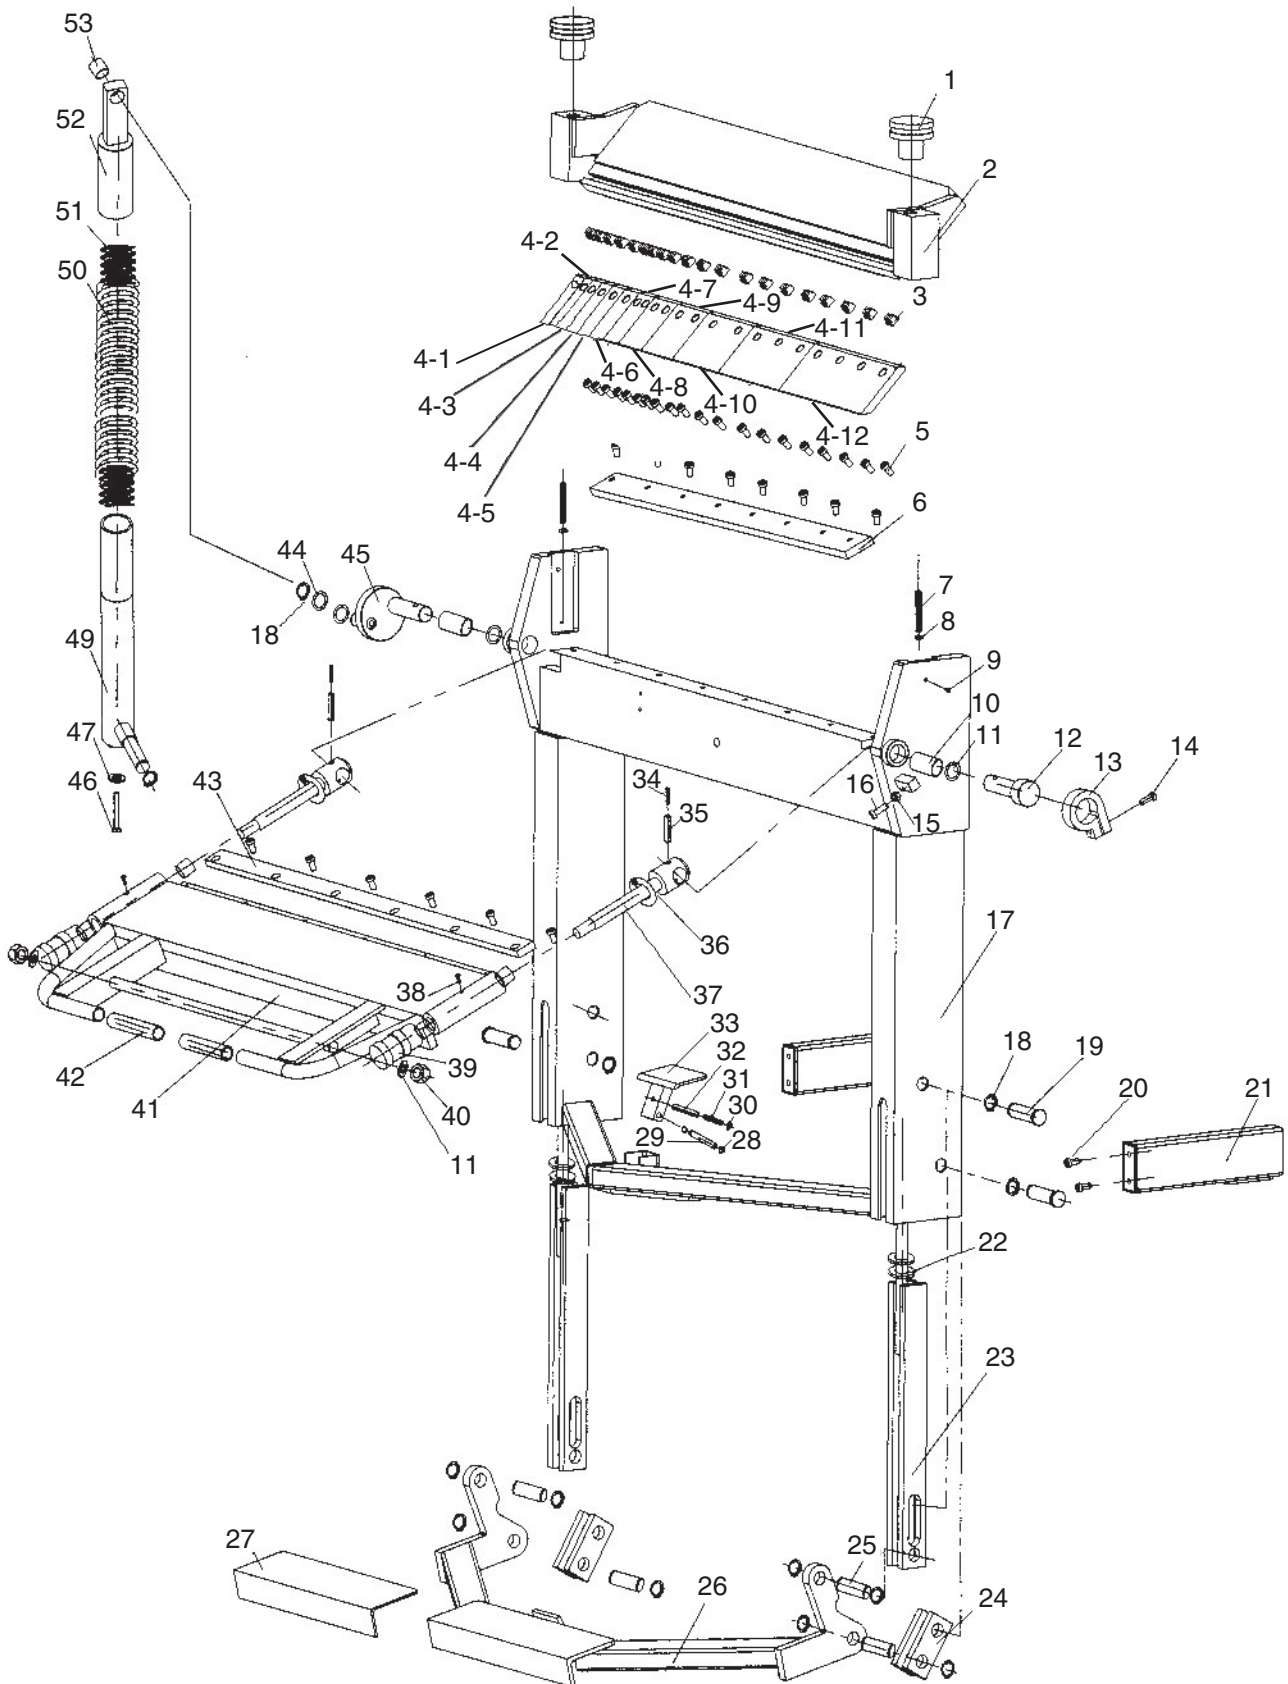

G0578 Parts Breakdown

G0578 Parts List

REF	PART #	DESCRIPTION
1	P0578001	ADJUSTING NUT
2	P0578002	CLAMPING LEAF
3	P0578003	T-NUT M10-1.5
4-1	P0578004-1	1" FINGER
4-2	P0578004-2	1-1/8" FINGER
4-3	P0578004-3	1-1/4" FINGER
4-4	P0578004-4	1-3/8" FINGER
4-5	P0578004-5	1-1/2" FINGER
4-6	P0578004-6	1-3/4" FINGER
4-7	P0578004-7	2" FINGER
4-8	P0578004-8	3" FINGER
4-9	P0578004-9	4" FINGER
4-10	P0578004-10	5" FINGER
4-11	P0578004-11	8" FINGER
4-12	P0578004-12	10" FINGER
5	PSB61M	CAP SCREW M10-1.5 X 20
6	P0578006	CLAMPING BLOCK
7	P0578007	ADJUSTING NUT SPRING
8	PW13M	FLAT WASHER 20MM
9	P0578009	GREASE FITTING 8MM
10	P0578010	BUSHING
11	P0578011	FLAT WASHER 30MM
12	P0578012	FOLDING LEAF PIN
13	P0578013	STOP COLLAR
14	PSB84M	CAP SCREW M10-1.5 X 35
15	PN02M	HEX NUT M10-1.5
16	PSB47M	CAP SCREW M10-1.5 X 40
17	P0578017	LEG
18	PR11M	EXT RETAINING RING 25MM
19	P0578019	LEG PIN
20	PSB72M	CAP SCREW M10-1.5 X 30

REF	PART #	DESCRIPTION
21	P0578021	EXTENSION BRACKET
22	P0578022	DISC SPRING 40 X 20 X 1 X 2.4
23	P0578023	ROD
24	P0578024	FOOT PEDAL LEVER
25	P0578025	LEVER PIN
26	P0578026	FOOT PEDAL
27	P0578027	TREAD PLATE RUBBER
28	PR01M	EXT RETAINING RING 10MM
29	P0578029	ROLL PIN
30	PW01M	FLAT WASHER 8MM
31	P0578031	PEDAL LOCK SPRING
32	P0578032	SPRING PIN 8 X 50
33	P0578033	FOOT PEDAL LOCK
34	P0578034	SPRING PIN 6 X 50
35	P0578035	SPRING PIN 10 X 50
36	P0578036	O-RING 33 X 25
37	P0578037	SETBACK HANDLE
38	PB87M	HEX BOLT M8-1.25 X 15
39	P0578039	SETBACK KNOB
40	PN28M	HEX NUT M20-2.5
41	P0578041	BENDING LEAF
42	P0578042	OPERATING HANDLE
43	P0578043	BENDING LEAF BLADE
44	P0578044	SHIM RING
45	P0578045	CRANK
46	P0578046	HEX BOLT M12-1.75 X 150
47	P0578047	STAR WASHER M12
49	P0578049	BOTTOM TELESCOPING STRUT
50	P0578050	SPRING
51	P0578051	SPIRAL BLOCK
52	P0578052	TOP TELESCOPING STRUT
53	P0578053	BUSHING