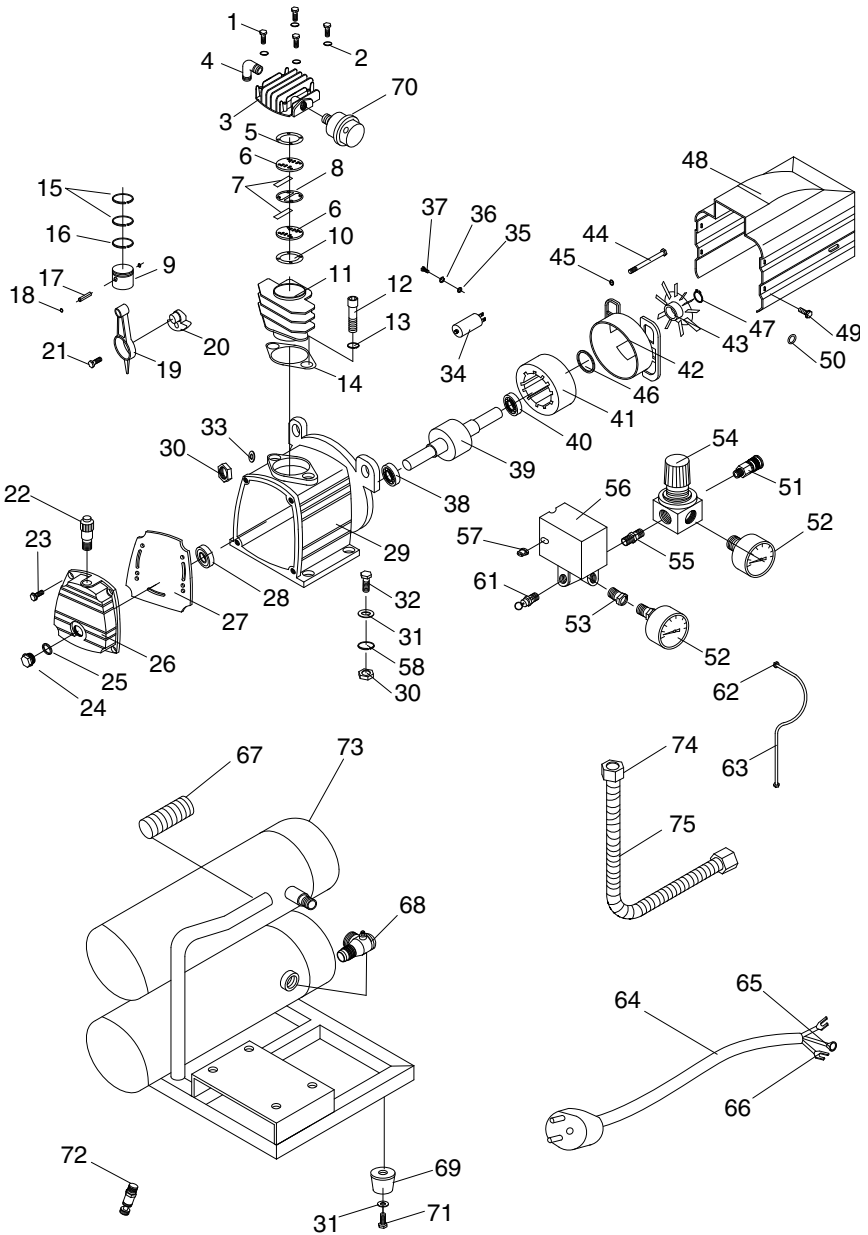

G0470 Parts Breakdown

G0470 Parts List

REF	PART #	DESCRIPTION
1	PB105M	HEX BOLT M6-1 X 55
2	PLW03M	LOCK WASHER 6MM
3	P0470003	CYLINDER HEAD
4	P0470004	EXHAUST ELBOW
5	P0470005	CYLINDER HEAD GASKET
6	P0470006	VALVE ASSEMBLY
7	P0470007	VALVE PLATE
8	P0470008	VALVE PATCH
9	P0470009	PISTON
10	P0470010	CYLINDER GASKET
11	P0470011	CYLINDER
12	PSB31M	CAP SCREW M8-1.25 X 25
13	PLW04M	LOCK WASHER 8MM
14	P0470014	CYLINDER GASKET
15	P0470015	COMPRESSION RING
16	P0470016	OIL RING
17	P0470017	PISTON PIN
18	PR03M	EXT RETAINING RING 12MM
19	P0470019	CONNECTING ROD
20	P0470020	CRANKSHAFT
21	PB91M	HEX BOLT M6-1 X 18
22	P0470022	OIL FILLER BREATHER PLUG
23	PB91M	HEX BOLT M6-1 X 18
24	P0470024	OIL SIGHT GLASS
25	P0470025	O-RING
26	P0470026	CRANKCASE COVER
27	P0470027	GASKET
28	P0470028	OIL SEAL
29	P0470029	CRANKCASE
30	PN03M	HEX NUT M8-1.25
31	PW01M	FLAT WASHER 8MM
32	PB118M	HEX BOLT M8-1.25 X 45
33	P0470033	LOCK GASKET
34	P0470034	CAPACITOR 120MFD 250 VAC
35	PW07M	FLAT WASHER 3MM
36	PLW09M	LOCK WASHER 3MM
37	PS12M	PHLP HD SCR M3-.5 X 6

REF	PART #	DESCRIPTION
38	P6204	BALL BEARING 6204
39	P0470039	ROTOR
40	P6202	BALL BEARING 6202
41	P0470041	STATOR
42	P0470042	REAR MOTOR COVER
43	P0470043	FAN
44	P0470044	HEX BOLT M5-.8 X 120
45	PLW01M	LOCK WASHER 5MM
46	P0470046	GASKET
47	PR02M	EXT RETAINING RING 14MM
48	P0470048	COVER
49	PB95M	HEX BOLT M5-.8 X 16
50	PW03M	FLAT WASHER 6MM
51	P0470051	QUICK CONNECT-FEMALE
52	P0470052	PRESSURE GAUGE
53	P0470053	CONNECTOR
54	P0470054	REGULATOR
55	P0470055	CONNECTOR
56	P0470056	PRESSURE SWITCH
57	P0470057	STRAIN RELIEF
58	PLW04M	LOCK WASHER 8MM
61	P0470061	SAFETY RELIEF
62	P0470062	COMPRESSION NUT
63	P0470063	TUBE
64	P0470064	POWER CORD
65	P0470065	TERMINAL
66	P0470066	TERMINAL
67	P0470067	GRIP HANDLE
68	P0470068	CHECK VALVE
69	P0470069	FOOT
70	P0470070	AIR FILTER
71	PB09M	HEX BOLT M8-1.25 X 20
72	P0470072	DRAIN VALVE
73	P0470073	TANK
74	P0470074	COMPRESSION NUT 3/8
75	P0470075	EXHAUST PIPE